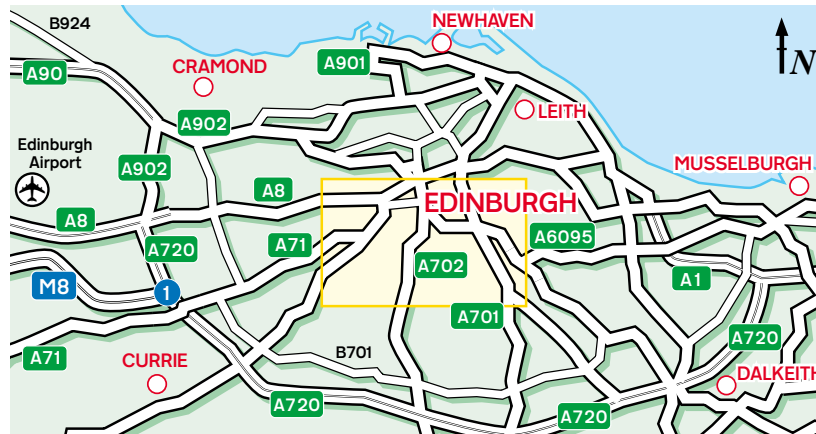

### Edinburgh Airport.

Edinburgh International Airport is a 25 minute taxi ride away from Edinburgh city centre.

## Locator Map